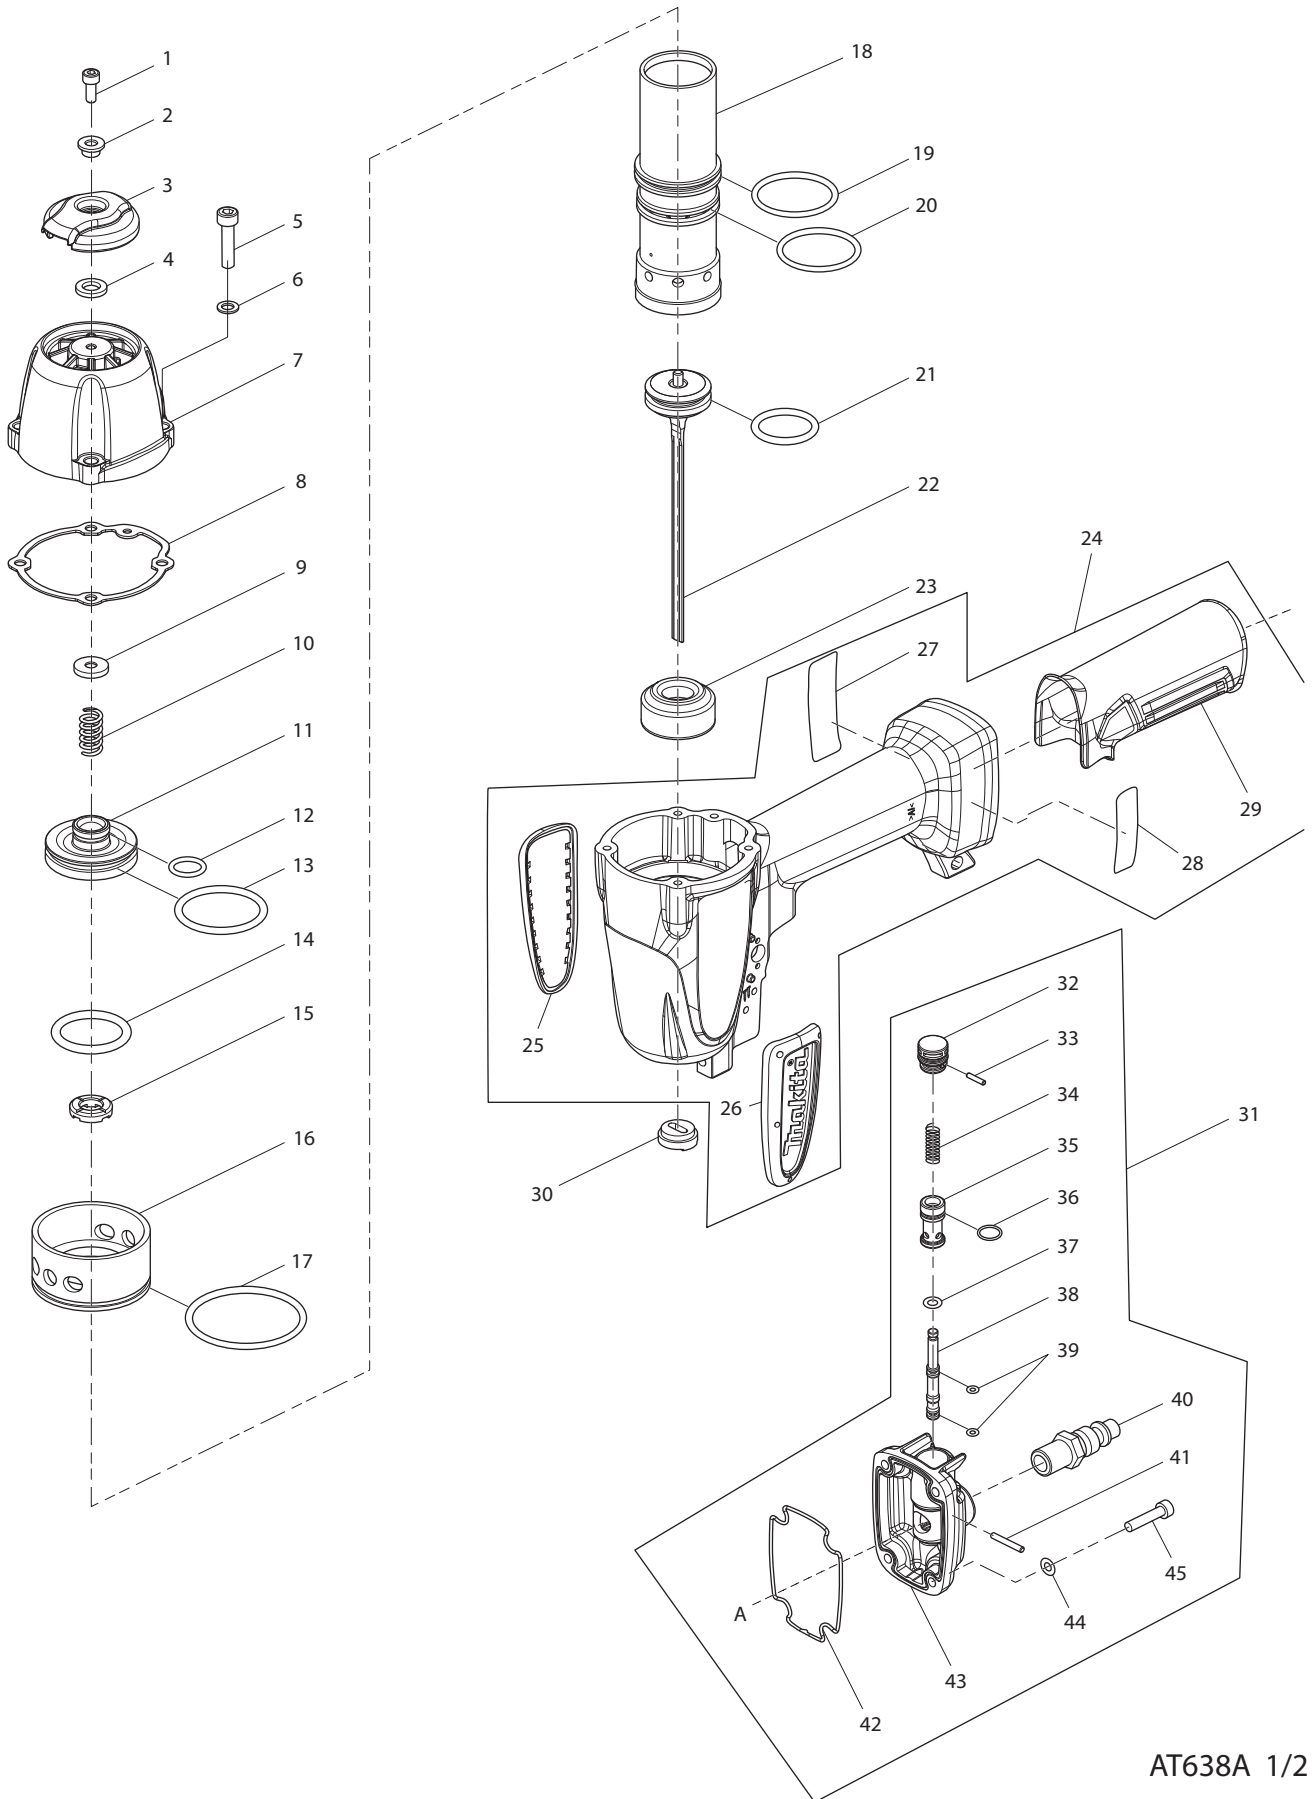

# 1-4" Narrow Crown Stapler 18Ga

Item	Type	Sub	Part No	Description	Qty	Unit
001			HY00000001	HEX SOCKET HEAD BOLT M4X10	1	PC.
002			HY00000002	SLEEVE 4	1	PC.
003			HY00000508	EXHAUST COVER	1	PC.
004			HY00000004	RUBBER WASHER 7	1	PC.
005			HY00000049	HEX SOCKET HEAD BOLT M5X22	4	PC.
006			HY00000160	FLAT WASHER 5	4	PC.
007			HY00000511	TOP CAP	1	PC.
008			HY00000509	TOP CAP GASKET	1	PC.
009			HY00000008	CUSHION V	1	PC.
010			HY00000629	COMPRESSION SPRING 7	1	PC.
011			HY00000507	HEAD VALVE	1	PC.
012			HY00000010	O RING 12	1	PC.
013			HY00000011	O RING 33	1	PC.
014			HY00000408	O RING 26.5	1	PC.
015			HY00000014	CUSHION P	1	PC.
016			HY00000510	CYLINDER SEPARATER	1	PC.
017			HY00000016	O RING 46	1	PC.
018			HY00000512	CYLINDER	1	PC.
019			HY00000021	O RING 31	1	PC.
020			HY00000409	O RING 30.5	1	PC.
021			HY00000400	O RING 22.5	1	PC.
022			HY00000551	DRIVER COMPLETE	1	PC.
023			HY00000546	FRONT CUSHION	1	PC.
024			HY00000563	HOUSING COMPLETE	1	PC.
		INC.		Item No. 25-29		
025			HY00000429	HOUSING BUMPER R	1	PC.
026			HY00000428	HOUSING BUMPER L	1	PC.
027			HY00000664	NAME PLATE F/AT638A	1	PC.
028			HY00000105	CAUTION LABEL	1	PC.
029			HY00000558	GRIP	1	PC.
030			HY00000023	FRONT SEAL	1	PC.
031			HY00000494	AIR DUSTER COMPLETE	1	PC.
		INC.		Item No. 32-45		
032			HY00000573	DUSTER BUTTON	1	PC.
033			HY00000046	PIN 2	1	PC.
034			HY00000589	COMPRESSION SPRING 5	1	PC.
035			HY00000599	VALVE GUIDE	1	PC.
036			HY00000399	O RING 8.5	1	PC.
037			HY00000397	O RING 5	1	PC.
038			HY00000513	VALVE STEM	1	PC.
039			HY00000037	O RING 3	2	PC.
040			HY00000079	ONE TOUCH JOINT	1	PC.
041			HY00000054	SPRING PIN 2.5-18	1	PC.
042			HY00000580	SEAL RING	1	PC.
043			HY00000499	INLET CAP	1	PC.
044			HY00000070	WASHER	4	PC.
045			HY00000650	HEX SOCKET HEAD BOLT M4X20	4	PC.
046			HY00000659	STOP RING E-3	1	PC.
047			HY00000521	SLEEVE 4	1	PC.
048			HY00000433	TRIGGER COMPLETE	1	PC.
		INC.		Item No. 49 - 51		
049			HY00000436	TRIGGER	1	PC.
050	2		HY00000816	IDLER	1	PC.