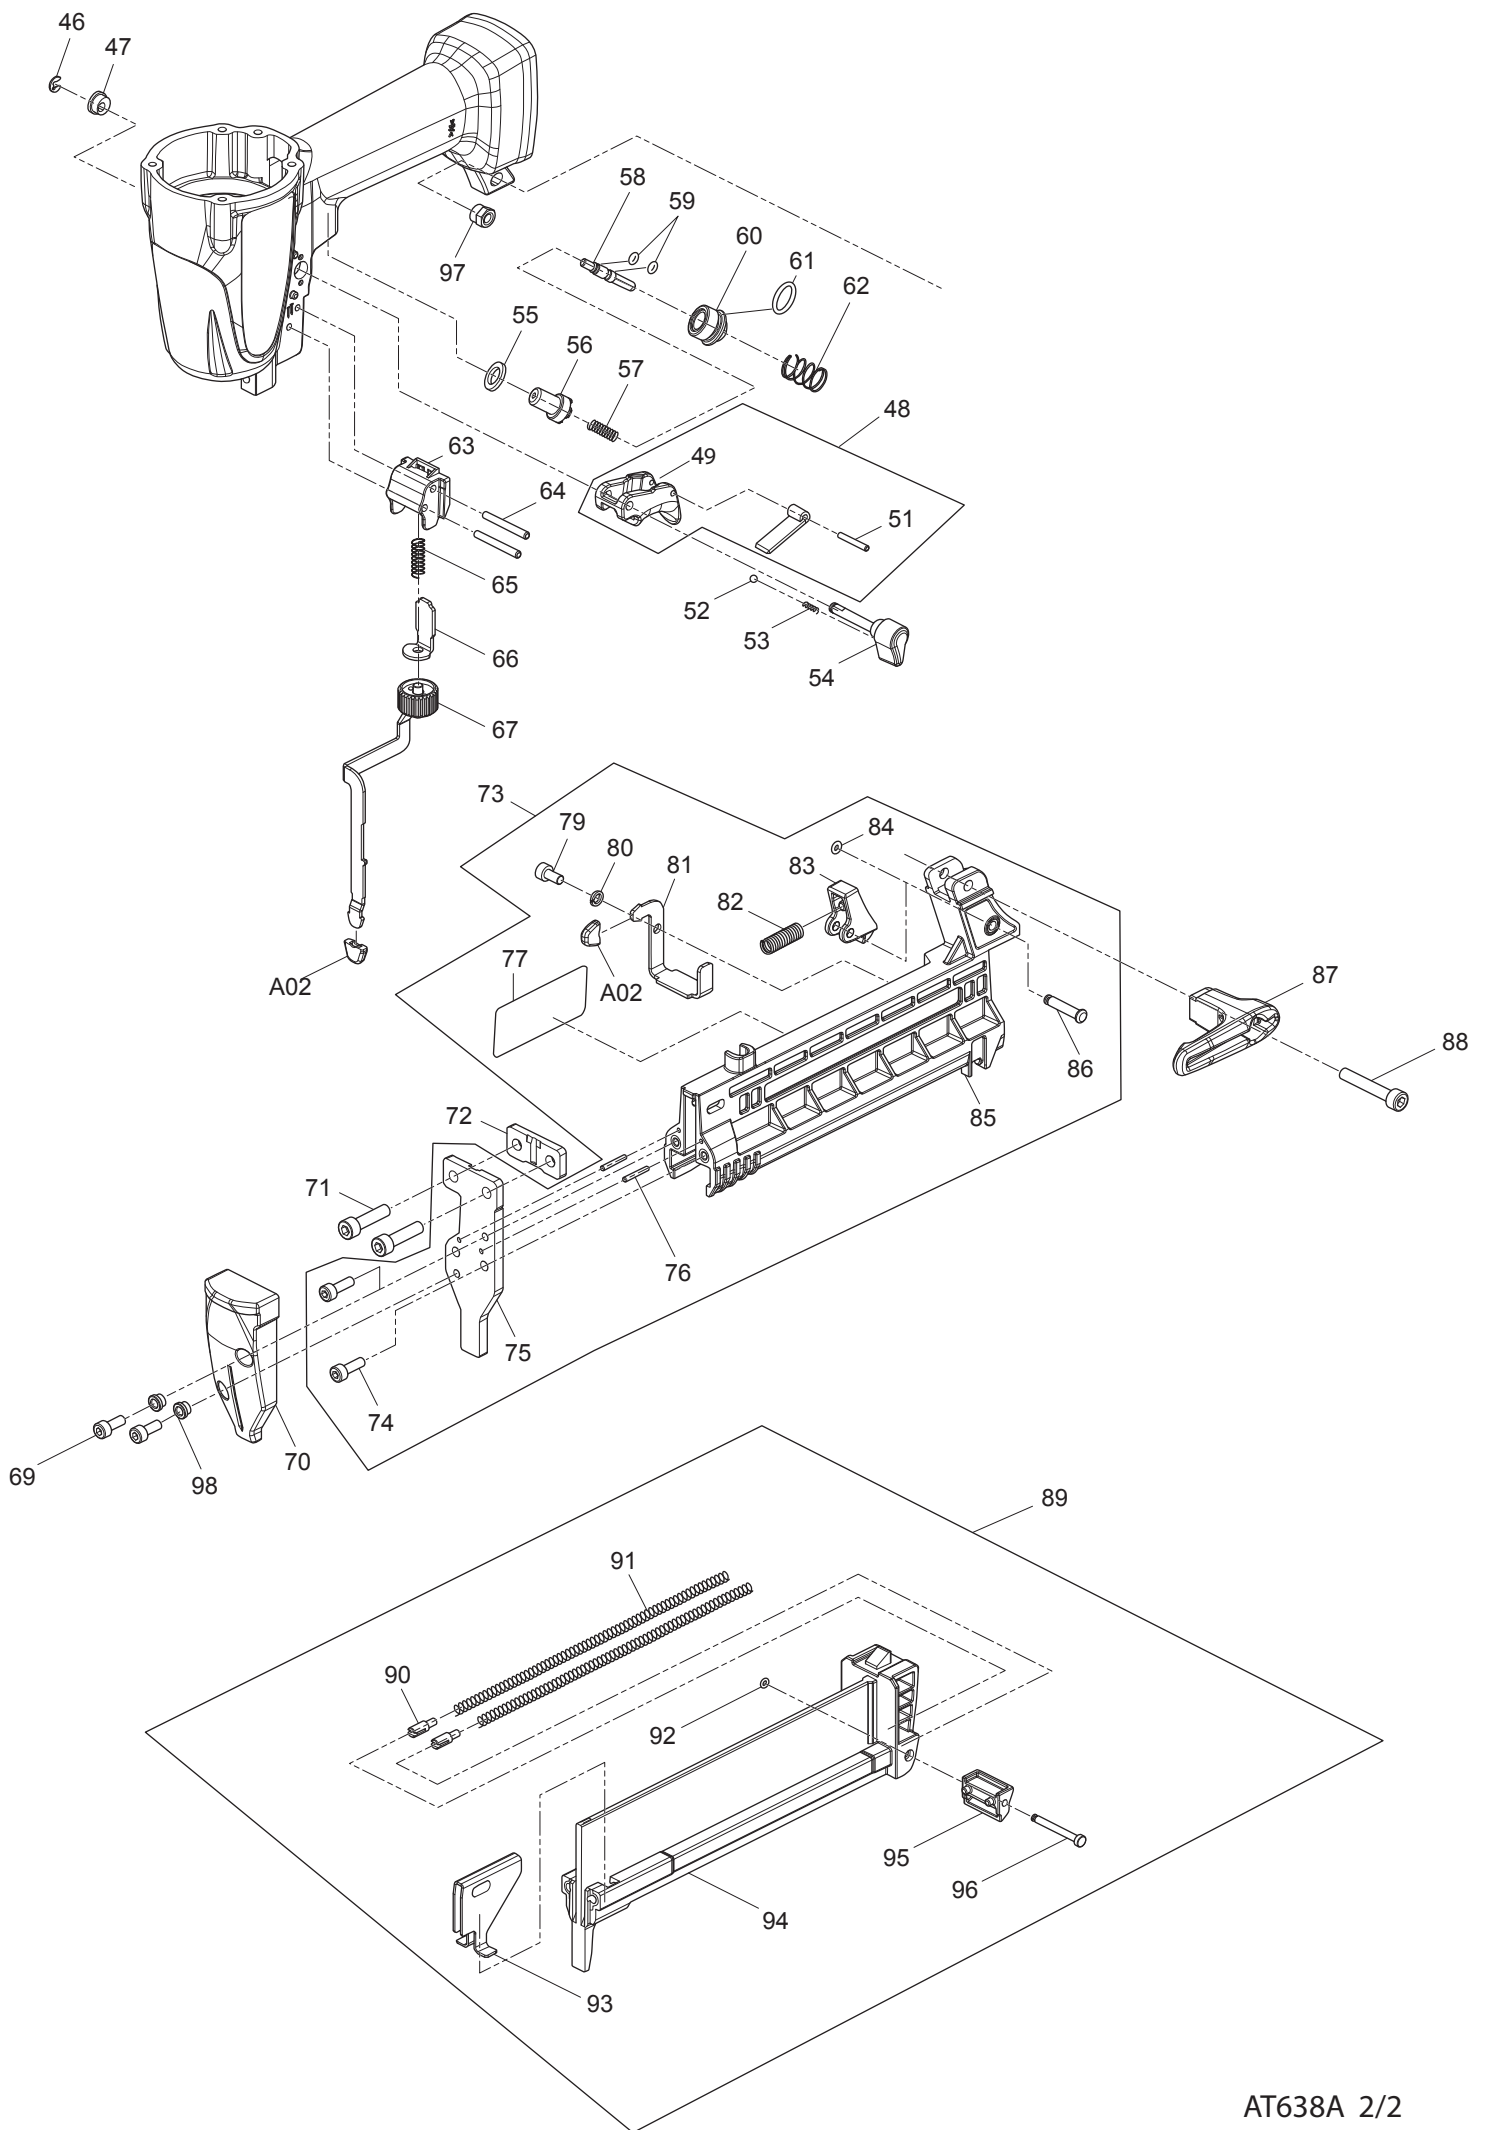

# 1-4" Narrow Crown Stapler 18Ga

Item	Type	Sub	Part No	Description	Qty	Unit
001			HY00000001	HEX SOCKET HEAD BOLT M4X10	1	PC.
002			HY00000002	SLEEVE 4	1	PC.
003			HY00000508	EXHAUST COVER	1	PC.
004			HY00000004	RUBBER WASHER 7	1	PC.
005			HY00000049	HEX SOCKET HEAD BOLT M5X22	4	PC.
006			HY00000160	FLAT WASHER 5	4	PC.
007			HY00000511	TOP CAP	1	PC.
008			HY00000509	TOP CAP GASKET	1	PC.
009			HY00000008	CUSHION V	1	PC.
010			HY00000629	COMPRESSION SPRING 7	1	PC.
011			HY00000507	HEAD VALVE	1	PC.
012			HY00000010	O RING 12	1	PC.
013			HY00000011	O RING 33	1	PC.
014			HY00000408	O RING 26.5	1	PC.
015			HY00000014	CUSHION P	1	PC.
016			HY00000510	CYLINDER SEPARATER	1	PC.
017			HY00000016	O RING 46	1	PC.
018			HY00000512	CYLINDER	1	PC.
019			HY00000021	O RING 31	1	PC.
020			HY00000409	O RING 30.5	1	PC.
021			HY00000400	O RING 22.5	1	PC.
022			HY00000551	DRIVER COMPLETE	1	PC.
023			HY00000546	FRONT CUSHION	1	PC.
024			HY00000563	HOUSING COMPLETE	1	PC.
		INC.		Item No. 25-29		
025			HY00000429	HOUSING BUMPER R	1	PC.
026			HY00000428	HOUSING BUMPER L	1	PC.
027			HY00000664	NAME PLATE F/AT638A	1	PC.
028			HY00000105	CAUTION LABEL	1	PC.
029			HY00000558	GRIP	1	PC.
030			HY00000023	FRONT SEAL	1	PC.
031			HY00000494	AIR DUSTER COMPLETE	1	PC.
		INC.		Item No. 32-45		
032			HY00000573	DUSTER BUTTON	1	PC.
033			HY00000046	PIN 2	1	PC.
034			HY00000589	COMPRESSION SPRING 5	1	PC.
035			HY00000599	VALVE GUIDE	1	PC.
036			HY00000399	O RING 8.5	1	PC.
037			HY00000397	O RING 5	1	PC.
038			HY00000513	VALVE STEM	1	PC.
039			HY00000037	O RING 3	2	PC.
040			HY00000079	ONE TOUCH JOINT	1	PC.
041			HY00000054	SPRING PIN 2.5-18	1	PC.
042			HY00000580	SEAL RING	1	PC.
043			HY00000499	INLET CAP	1	PC.
044			HY00000070	WASHER	4	PC.
045			HY00000650	HEX SOCKET HEAD BOLT M4X20	4	PC.
046			HY00000659	STOP RING E-3	1	PC.
047			HY00000521	SLEEVE 4	1	PC.
048			HY00000433	TRIGGER COMPLETE	1	PC.
		INC.		Item No. 49 - 51		
049			HY00000436	TRIGGER	1	PC.
050	2		HY00000816	IDLER	1	PC.